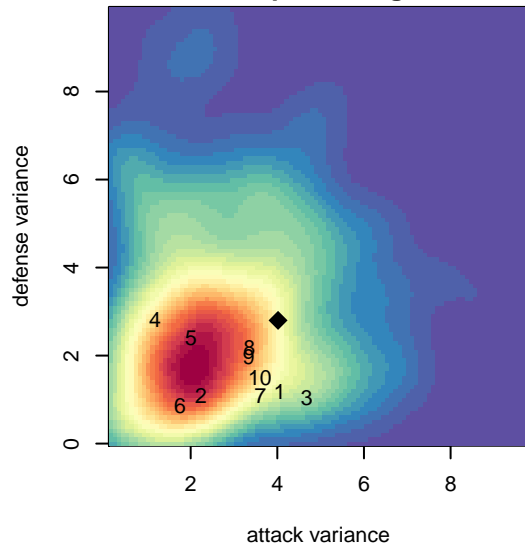

BYSC Select A B03

Bellevue Youth SC
 Bellevue, WA
 B03 total strength=147
 attack=0.18 defense=0.06
 fall league = NPSL B11D2
 spr league = Spr NPSL B11D2

alt names used:
 BYSC BU11 Select VanGaver A
 2014 BYSC Select BU11 VanGaver A
 Bellevue select-vangaver

Venues played:
 2014 NPSL B11D2
 2014 Founders Cup B03
 2014 Spr NPSL B11D2

BYSC Select A B03
 Dots are actual minus expected GF (blue circles) and GA (red triangles).
 Blue line is smoothed change in attack strength. Red is smoothed change in defense strength.

**attack and defense variance (black dot)
relative to other teams
and top 10 in region**

**attack and defense rating
relative to others at age
and all opponents in last 13 months**

Performance relative to 13 month average