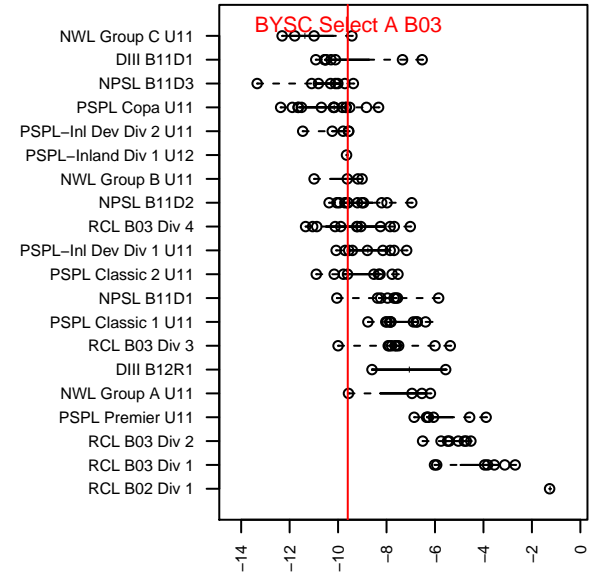

BYSC Select A B03

Bellevue Youth SC
 Bellevue, WA
 B03 total strength=147
 attack=0.18 defense=0.06
 fall league = NPSL B11D2
 spr league = Spr NPSL B11D2

alt names used:
 BYSC BU11 Select VanGaver A
 2014 BYSC Select BU11 VanGaver A
 Bellevue select-vangaver

Venues played:
 2014 NPSL B11D2
 2014 Founders Cup B03
 2014 Spr NPSL B11D2

BYSC Select A B03
 Dots are actual minus expected GF (blue circles) and GA (red triangles).
 Blue line is smoothed change in attack strength. Red is smoothed change in defense strength.

**attack and defense variance (black dot)
relative to other teams
and top 10 in region**

**attack and defense rating
relative to others at age
and all opponents in last 13 months**

Performance relative to 13 month average